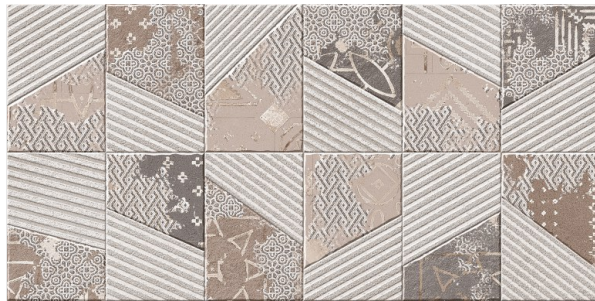

DUOMO-HL-1

DUOMO-L

**Granula**  
Collection

Matt  
Finish

300x  
600mm

FENICE-L

FENICE-HL-1

FENICE-D