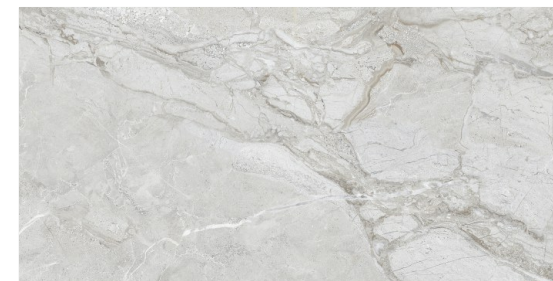

CALABRIA-D