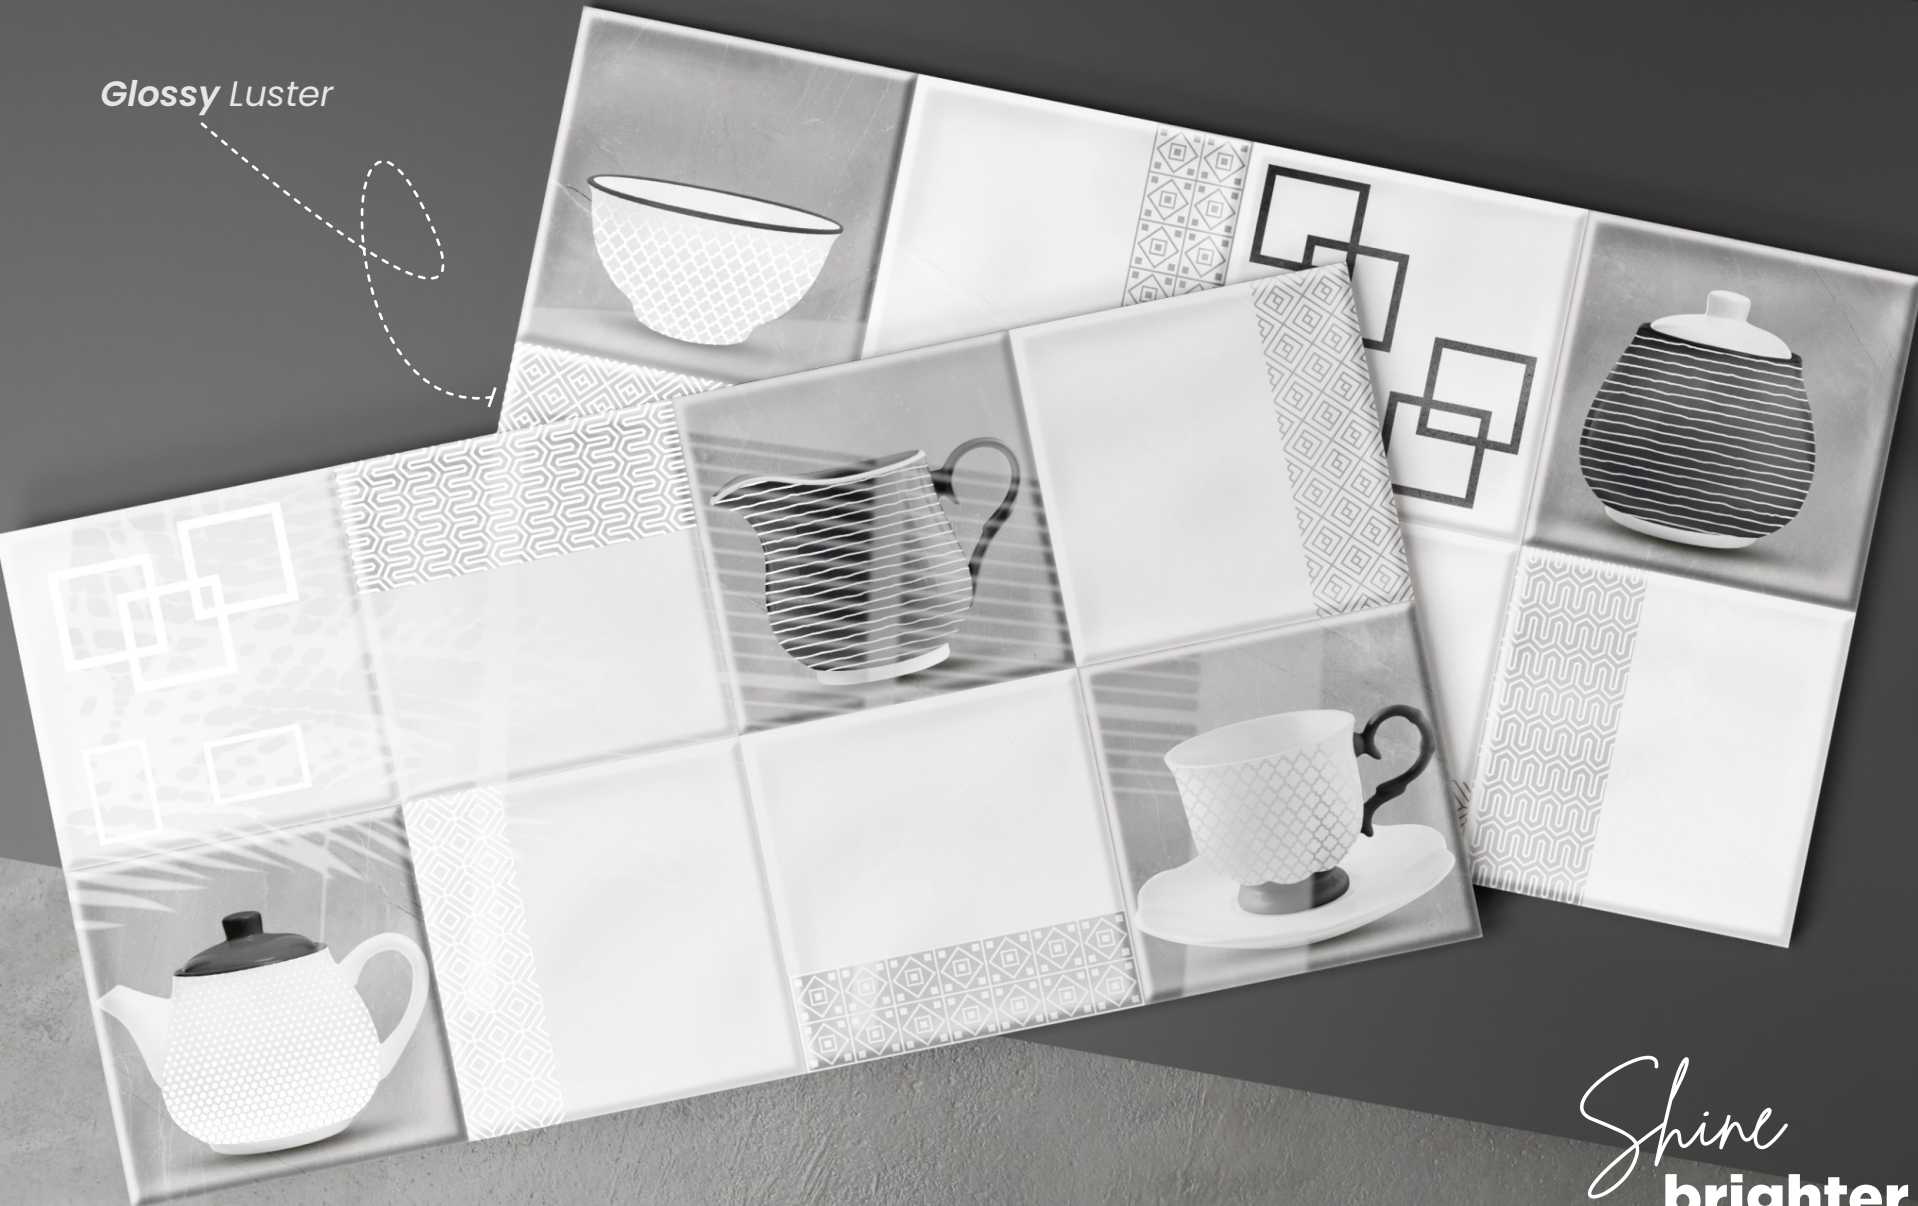

Glossy Luster