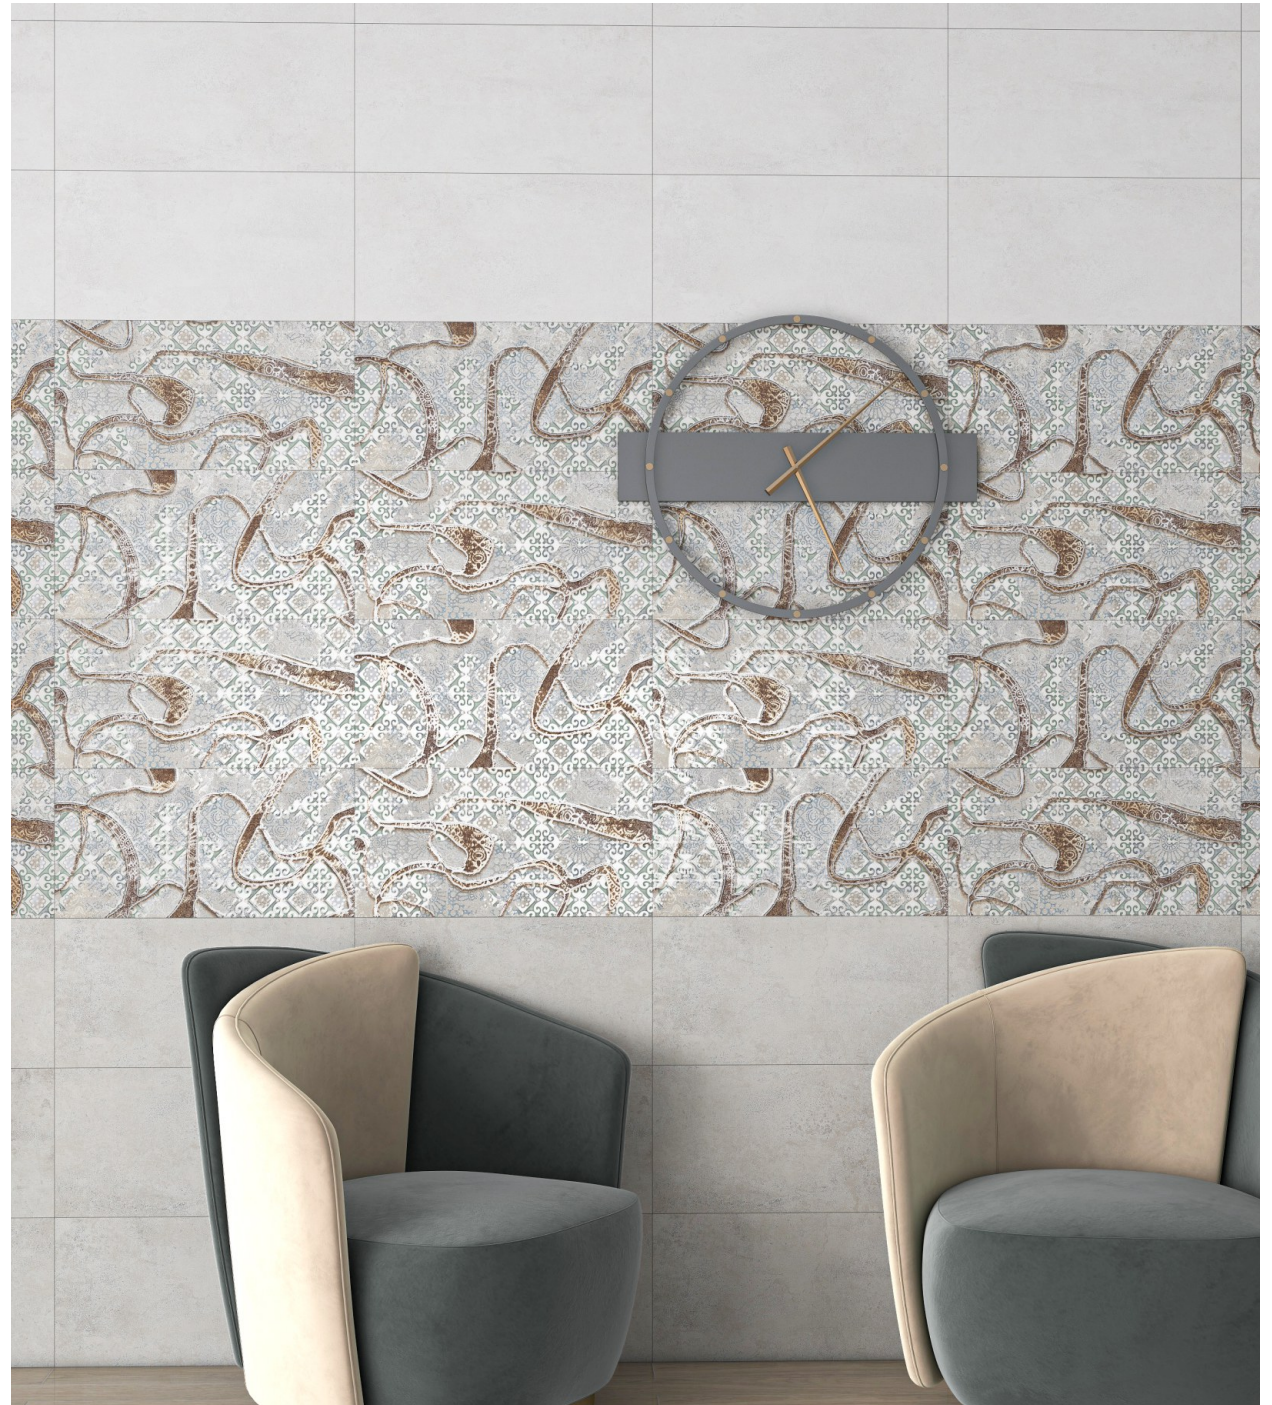

Granula
Collection

Matt
Finish

300x
600mm