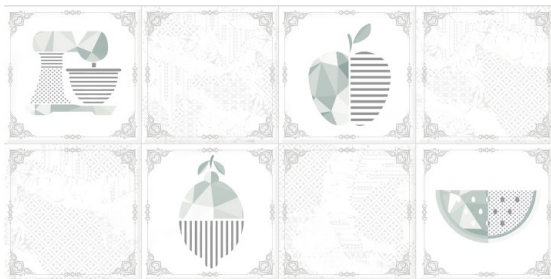

3139 HL1-R2