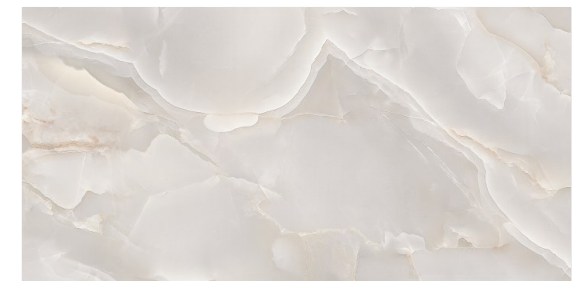

AMARILLO-D