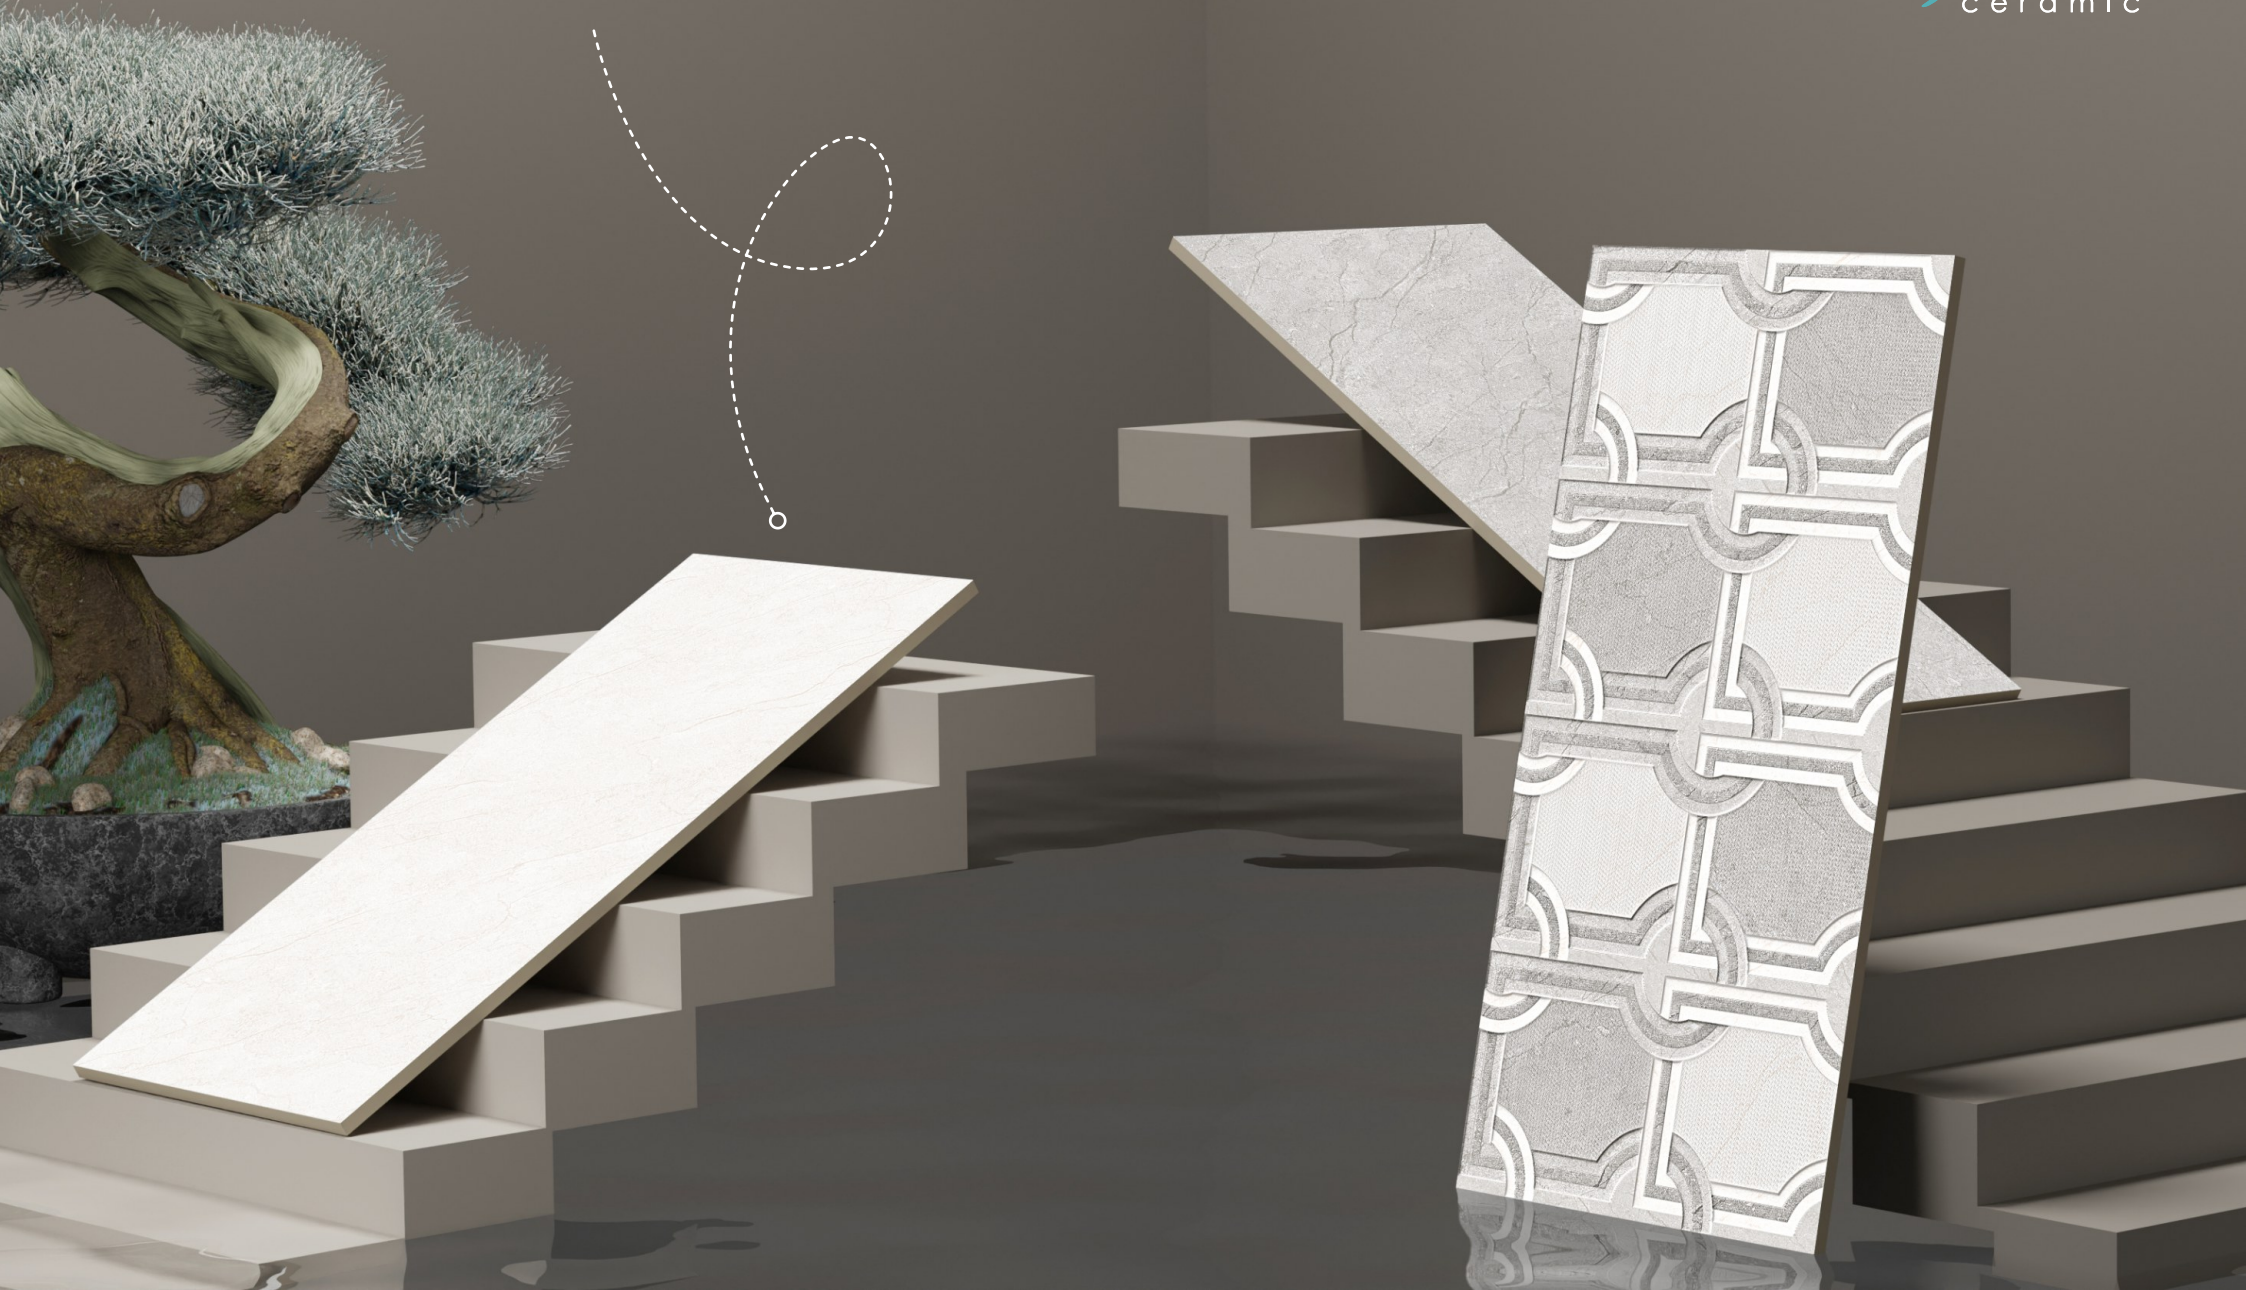

MATT
COLLECTION

Beyond expectations
The Matt Collection's captivating
transformation.

Solenta
ceramic