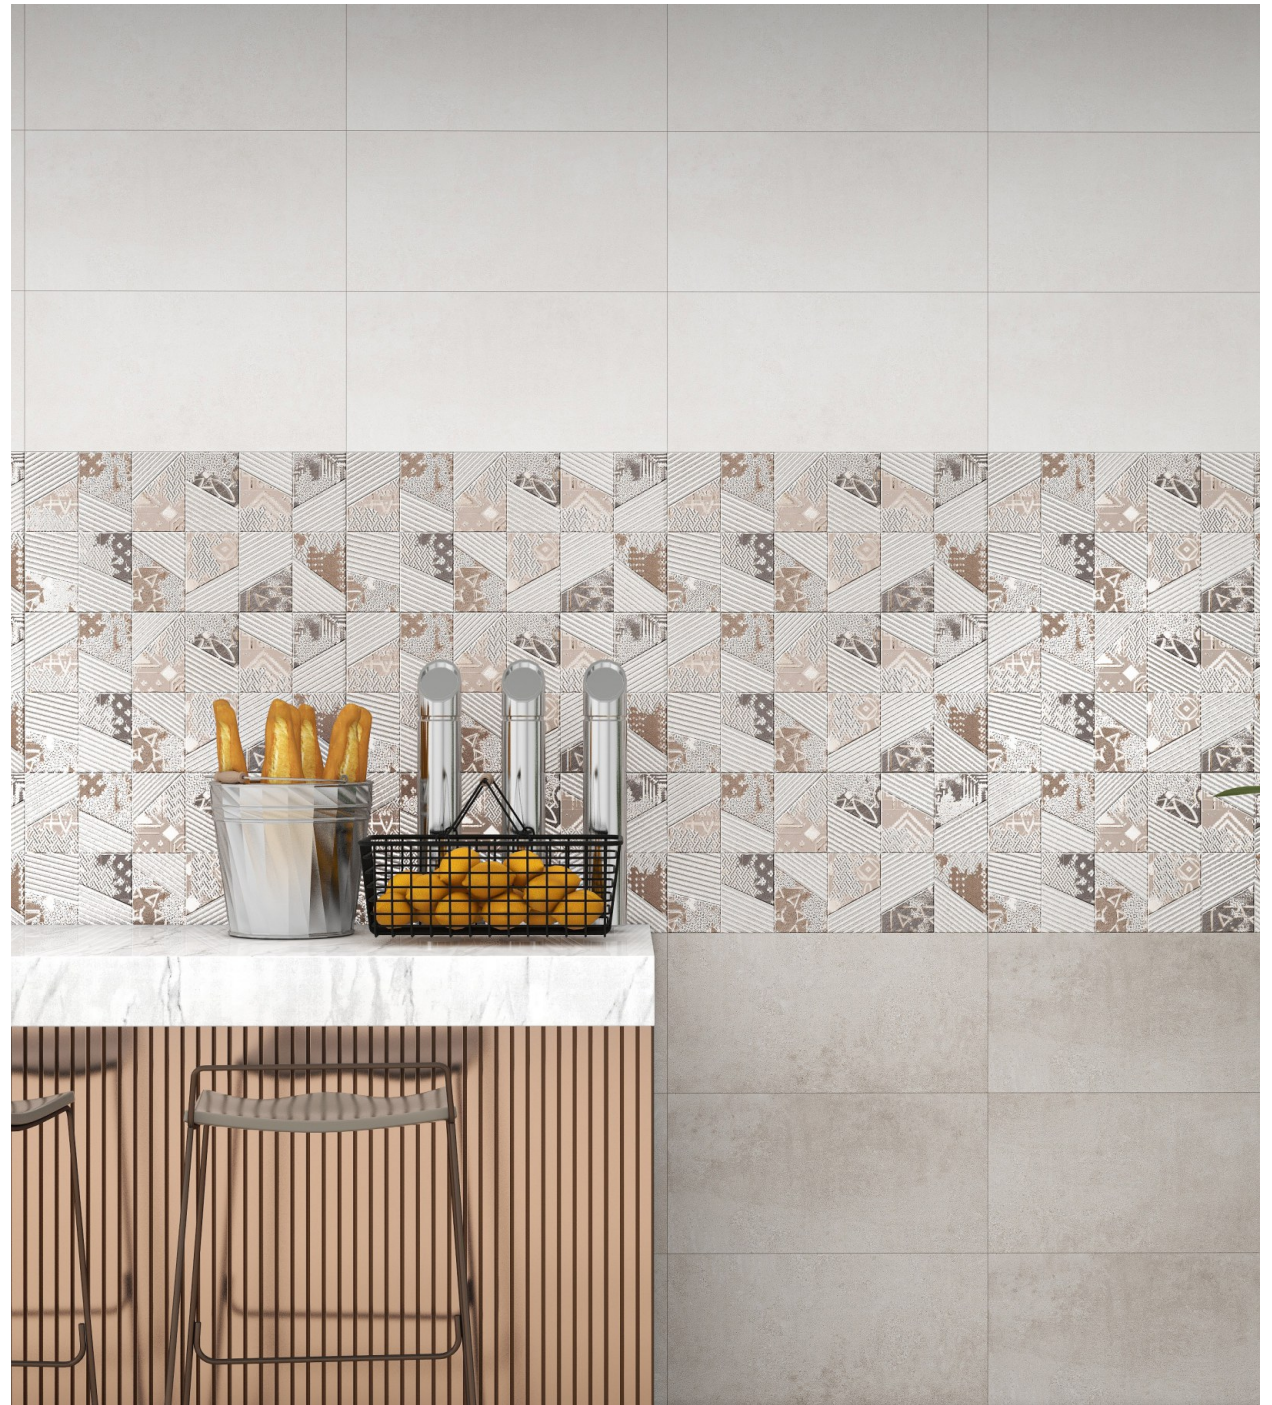

Granula
Collection

Matt
Finish

300x
600mm