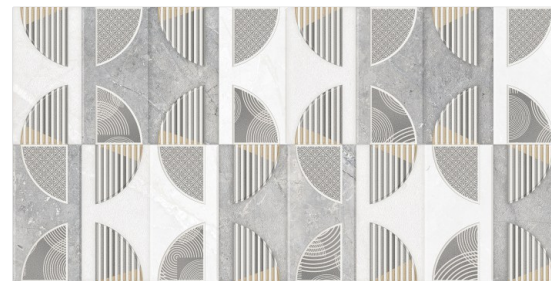

DIAMOND-HL-1