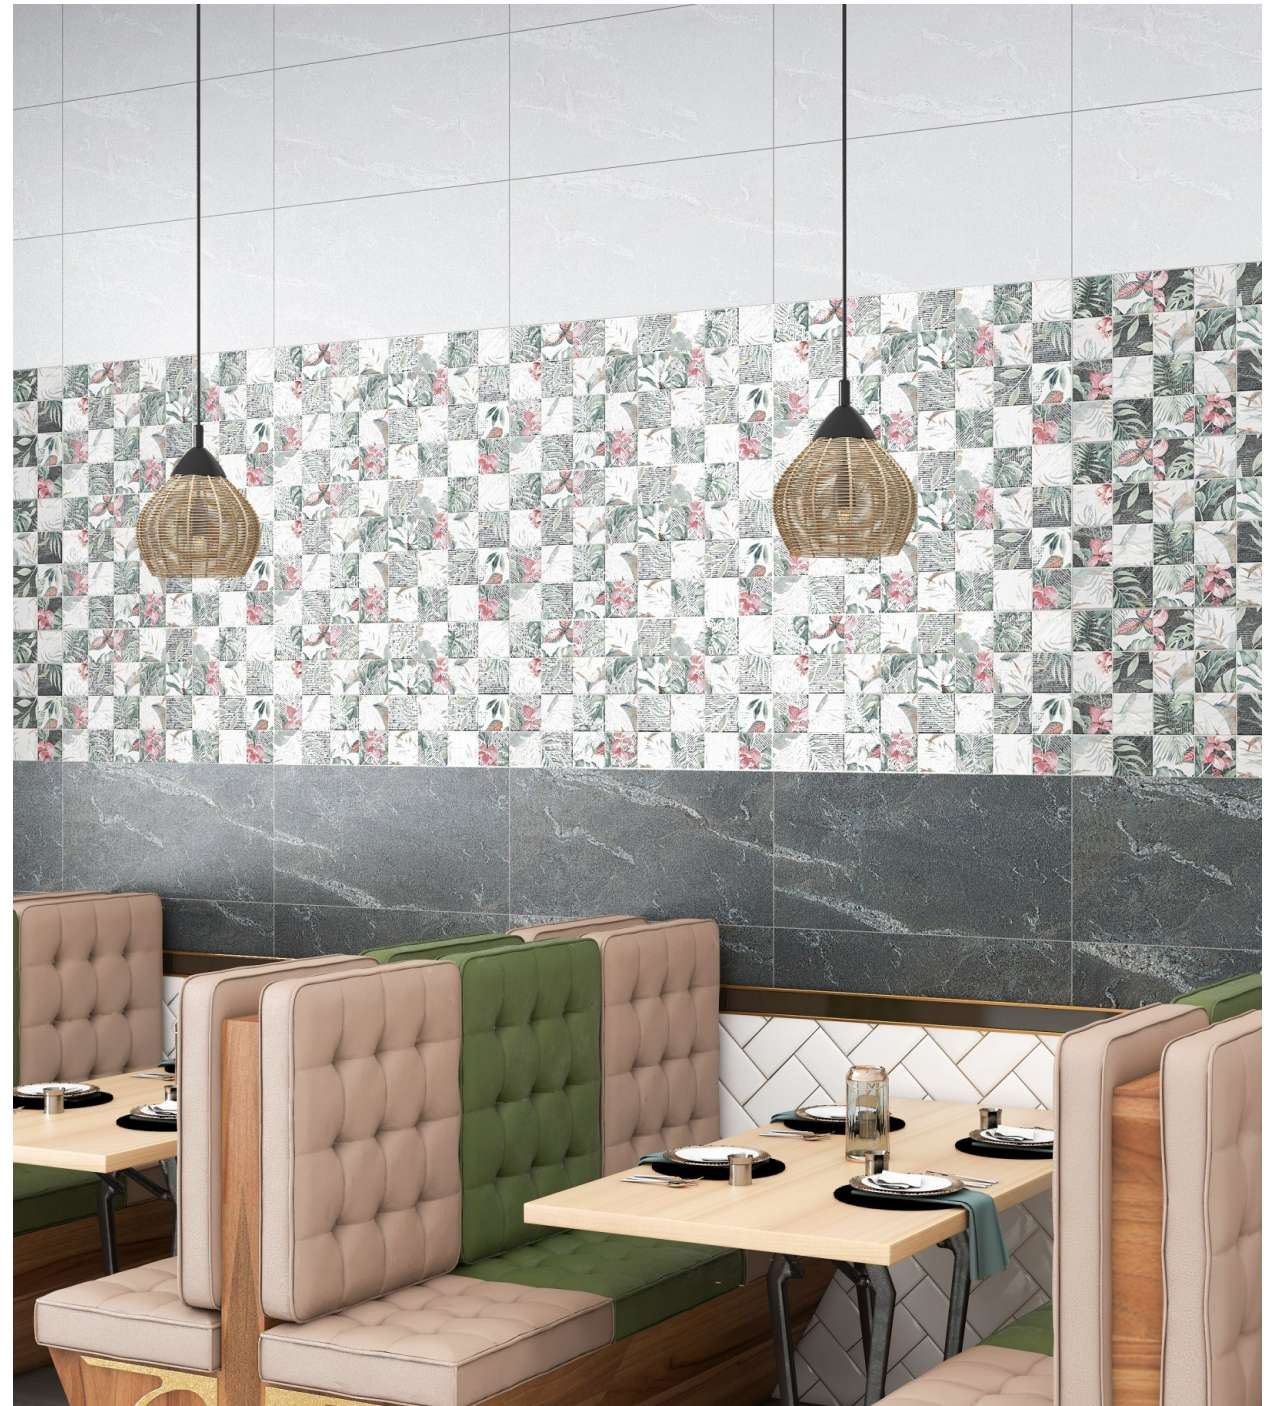

Granula
Collection

Matt
Finish

300x
600mm