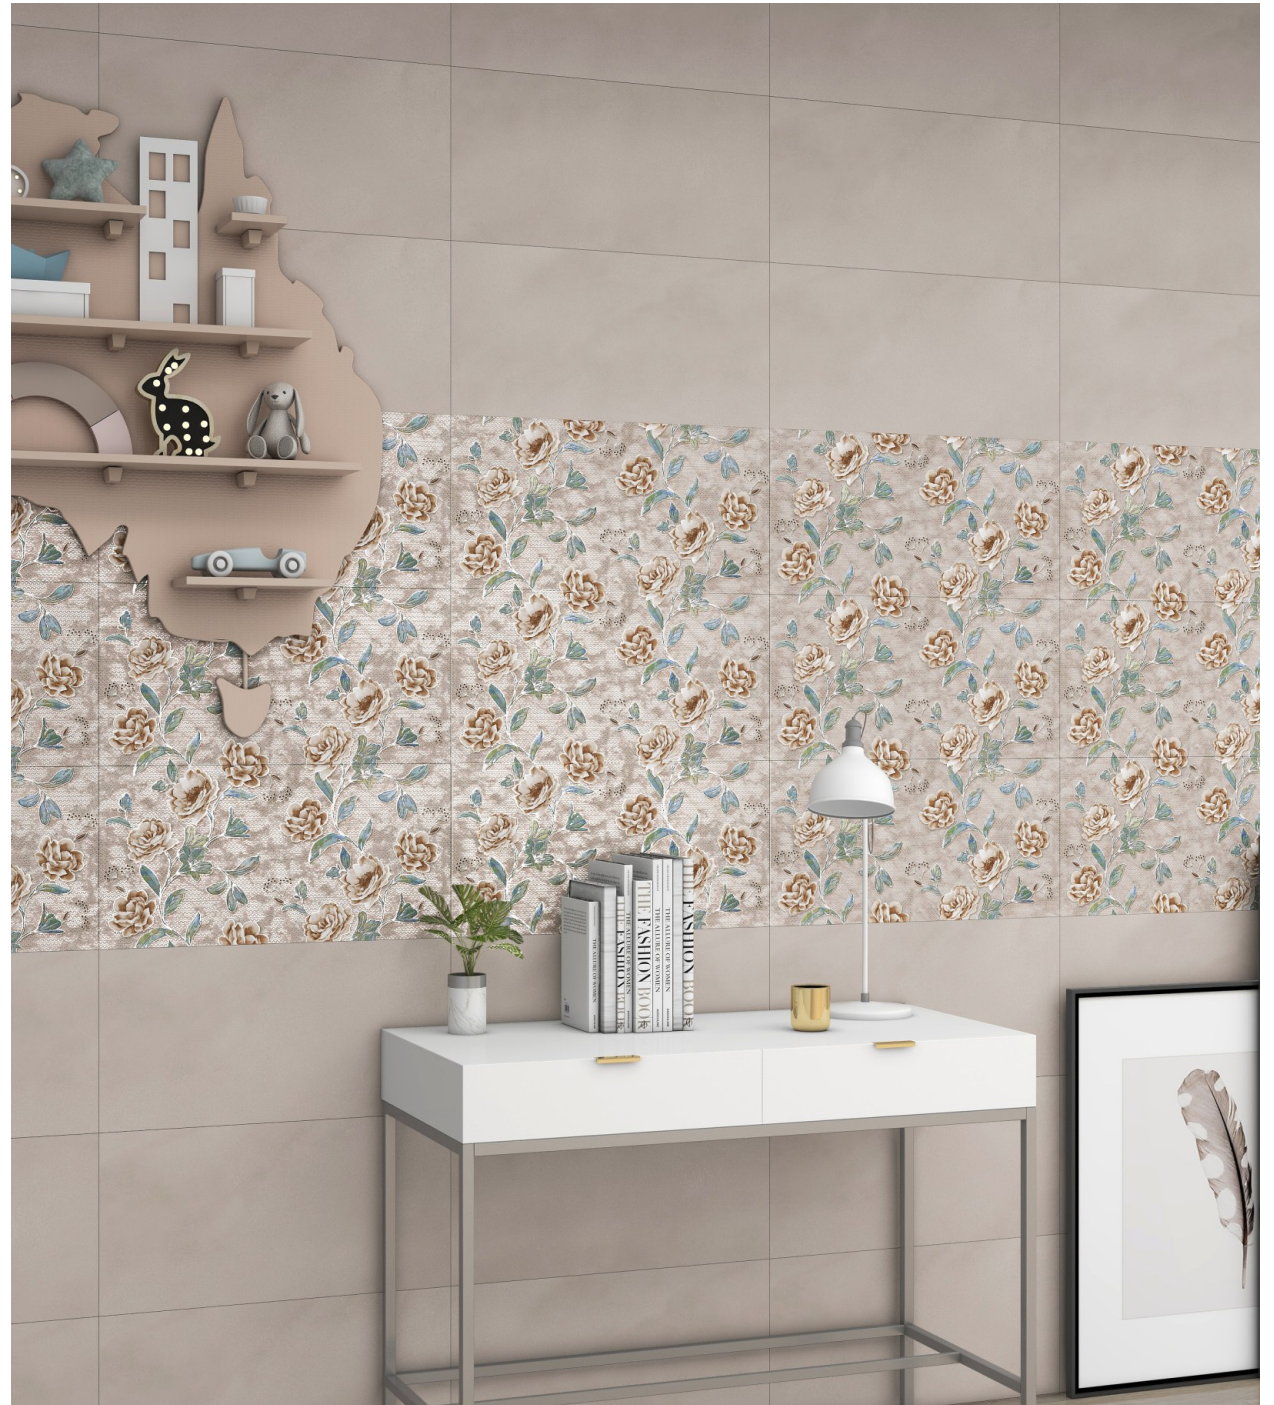

Granula
Collection

Matt
Finish

300x
600mm